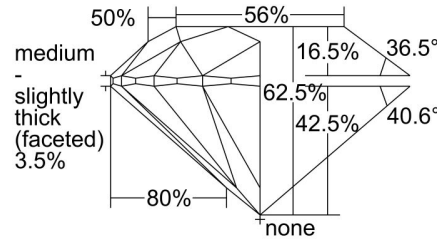

GIA NATURAL DIAMOND GRADING REPORT

June 14, 2022  
 GIA Report Number ..... 7438695634  
 Shape and Cutting Style ..... Round Brilliant  
 Measurements ..... 6.73 - 6.77 x 4.22 mm

GRADING RESULTS

Carat Weight ..... 1.20 carat  
 Color Grade ..... G  
 Clarity Grade ..... VS1  
 Cut Grade ..... Excellent

ADDITIONAL GRADING INFORMATION

Polish ..... Excellent  
 Symmetry ..... Excellent  
 Fluorescence ..... None  
 Inscription(s): GIA 7438695634

PROPORTIONS

Profile to actual proportions

CLARITY CHARACTERISTICS

KEY TO SYMBOLS\*

-  Feather
-  Pinpoint

\* Red symbols denote internal characteristics (inclusions). Green or black symbols denote external characteristics (blemishes). Diagram is an approximate representation of the diamond, and symbols shown indicate type, position, and approximate size of clarity characteristics. All clarity characteristics may not be shown. Details of finish are not shown.