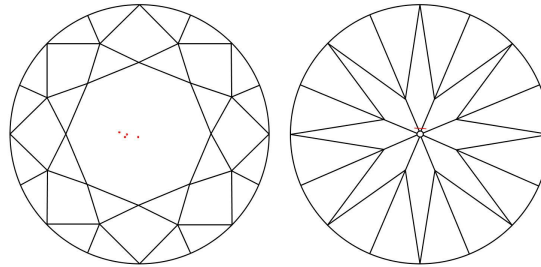

KEY TO SYMBOLS\*

-  Feather
-  Pinpoint

\* Red symbols denote internal characteristics (inclusions). Green or black symbols denote external characteristics (blemishes). Diagram is an approximate representation of the diamond, and symbols shown indicate type, position, and approximate size of clarity characteristics. All clarity characteristics may not be shown. Details of finish are not shown.