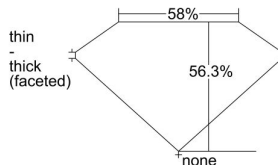

GIA®

FACSIMILE

GIA REPORT

7436063933

Verify this report at GIA.edu

GIA NATURAL DIAMOND DOSSIER®

April 19, 2022
GIA Report Number **7436063933**
Shape and Cutting Style ..... **Heart Brilliant**
Measurements ..... **5.57 x 6.29 x 3.54 mm**

GRADING RESULTS

Carat Weight ..... **0.72 carat**
Color Grade ..... **F**
Clarity Grade **VS1**

ADDITIONAL GRADING INFORMATION

Polish ..... **Excellent**
Symmetry ..... **Excellent**
Fluorescence ..... **Strong Blue**
Clarity Characteristics ..... **Crystal, Needle, Pinpoint**
Inscription(s): **GIA 7436063933**

PROPORTIONS

Profile not to actual proportions

GRADING SCALES

GIA COLOR SCALE		GIA CLARITY SCALE			
COLORLESS	D	VERY VERY SLIGHTLY INCLUDED	FLAWLESS		
	E		INTERNALLY FLAWLESS		
	F	VERY SLIGHTLY INCLUDED	VVS₁		
	G		VVS₂		
	H		VS₁		
	NEAR COLORLESS	I	SLIGHTLY INCLUDED	VS₂	
		J		SI₁	
		FAINT	K	INCLUDED	SI₂
			L		I₁
	M		I₂		
VERY LIGHT	N		LIGHT	I₃	
	O				
	P				
	Q				
LIGHT	R				
	S				
	T				
	U				
	V				
	W				
	X				
	Y				
	Z