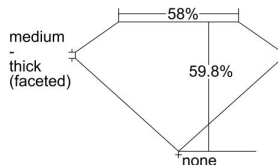

GIA®

FACSIMILE

GIA REPORT

7426767739

Verify this report at GIA.edu

GIA NATURAL DIAMOND DOSSIER®

March 28, 2022

GIA Report Number **7426767739**

Shape and Cutting Style ..... **Heart Brilliant**

Measurements ..... **5.52 x 6.16 x 3.68 mm**

GRADING RESULTS

Carat Weight ..... **0.71 carat**

Color Grade ..... **G**

Clarity Grade **VS1**

ADDITIONAL GRADING INFORMATION

Polish ..... **Excellent**

Symmetry ..... **Excellent**

Fluorescence ..... **Very Strong Blue**

Clarity Characteristics..... **Crystal, Pinpoint, Needle**

Inscription(s): **GIA 7426767739**

PROPORTIONS

Profile not to actual proportions

GRADING SCALES

GIA COLOR SCALE		GIA CLARITY SCALE			
COLORLESS	D	VERY VERY SLIGHTLY INCLUDED	FLAWLESS		
	E		INTERNALLY FLAWLESS		
	F	VERY SLIGHTLY INCLUDED	VVS₁		
	G		VVS₂		
	H		VS₁		
	NEAR COLORLESS	I	SLIGHTLY INCLUDED	VS₂	
		J		SI₁	
		FAINT	K	INCLUDED	SI₂
			L		I₁
			M		I₂
VERT LIGHT	N	LIGHT	I₃		
	O				
	P				
	Q				
	R