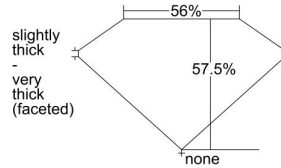

GIA®

FACSIMILE

GIA REPORT 6431351702

Verify this report at GIA.edu

GIA NATURAL DIAMOND DOSSIER®

May 18, 2022
GIA Report Number 6431351702
Shape and Cutting Style ..... Heart Brilliant
Measurements ..... 5.41 x 6.30 x 3.62 mm

GRADING RESULTS

Carat Weight ..... 0.72 carat
Color Grade ..... G
Clarity Grade VS1

ADDITIONAL GRADING INFORMATION

Polish ..... Very Good
Symmetry ..... Very Good
Fluorescence ..... Strong Blue
Clarity Characteristics ..... Twinning Wisp, Pinpoint
Inscription(s): GIA 6431351702

PROPORTIONS

Profile not to actual proportions

GRADING SCALES

GIA COLOR SCALE		GIA CLARITY SCALE		
NEAR COLORLESS	D	VERY VERY SLIGHTLY INCLUDED	FLAWLESS	
	E		INTERNALLY FLAWLESS	
	F		VVS₁	
	G		VVS₂	
	FAINT	H	VERY SLIGHTLY INCLUDED	VS₁
		I		VS₂
		J	SLIGHTLY INCLUDED	S₁
		K		S₂
	LIGHT	L	INCLUDED	I₁
		M		I₂
N		I₃		
O				
P				
Q				
R				
S				
T				
U				
V				
W				
X				
Y				
Z