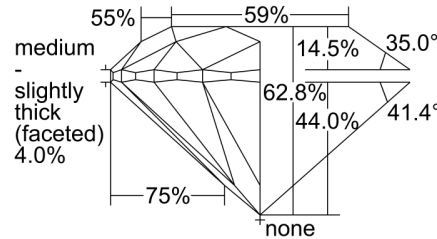

GIA NATURAL DIAMOND GRADING REPORT

March 14, 2022
 GIA Report Number 6425659026
 Shape and Cutting Style Round Brilliant
 Measurements 6.70 - 6.77 x 4.23 mm

GRADING RESULTS

Carat Weight 1.20 carat
 Color Grade H
 Clarity Grade VS2
 Cut Grade Excellent

ADDITIONAL GRADING INFORMATION

Polish Excellent
 Symmetry Very Good
 Fluorescence None
 Inscription(s): GIA 6425659026

PROPORTIONS

Profile to actual proportions

CLARITY CHARACTERISTICS

KEY TO SYMBOLS*

- Feather
- Indented Natural
- Natural

* Red symbols denote internal characteristics (inclusions). Green or black symbols denote external characteristics (blemishes). Diagram is an approximate representation of the diamond, and symbols shown indicate type, position, and approximate size of clarity characteristics. All clarity characteristics may not be shown. Details of finish are not shown.