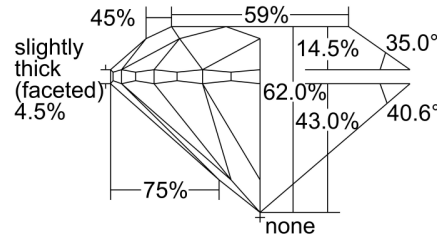

GIA NATURAL DIAMOND GRADING REPORT

April 01, 2022
 GIA Report Number 6421721729
 Shape and Cutting Style Round Brilliant
 Measurements 7.51 - 7.55 x 4.67 mm

GRADING RESULTS

Carat Weight 1.66 carat
 Color Grade J
 Clarity Grade SI2
 Cut Grade Excellent

PROPORTIONS

Profile to actual proportions

CLARITY CHARACTERISTICS

KEY TO SYMBOLS*

-  Twinning Wisp
-  Feather
-  Crystal
-  Cloud

* Red symbols denote internal characteristics (inclusions). Green or black symbols denote external characteristics (blemishes). Diagram is an approximate representation of the diamond, and symbols shown indicate type, position, and approximate size of clarity characteristics. All clarity characteristics may not be shown. Details of finish are not shown.