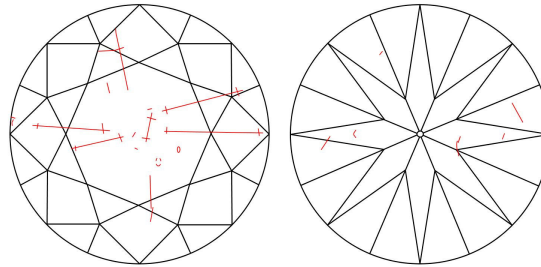

ADDITIONAL GRADING INFORMATION

Polish Excellent
 Symmetry Excellent
 Fluorescence Faint
 Inscription(s): GIA 6421721729

Comments: Additional twinning wisps, additional clouds, pinpoints, internal graining and surface graining are not shown.

PROPORTIONS

Profile to actual proportions

CLARITY CHARACTERISTICS

KEY TO SYMBOLS*

-  Twinning Wisp
-  Feather
-  Crystal
-  Cloud

* Red symbols denote internal characteristics (inclusions). Green or black symbols denote external characteristics (blemishes). Diagram is an approximate representation of the diamond, and symbols shown indicate type, position, and approximate size of clarity characteristics. All clarity characteristics may not be shown. Details of finish are not shown.