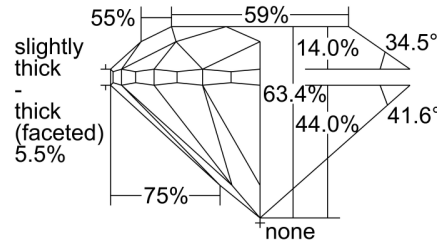

GIA NATURAL DIAMOND GRADING REPORT

May 03, 2022
 GIA Report Number 5436216960
 Shape and Cutting Style Round Brilliant
 Measurements 8.47 - 8.59 x 5.41 mm

GRADING RESULTS

Carat Weight 2.50 carat
 Color Grade I
 Clarity Grade I1
 Cut Grade Very Good

PROPORTIONS

Profile to actual proportions

CLARITY CHARACTERISTICS

KEY TO SYMBOLS*

-  Twinning Wisp
-  Feather
-  Crystal
-  Needle

* Red symbols denote internal characteristics (inclusions). Green or black symbols denote external characteristics (blemishes). Diagram is an approximate representation of the diamond, and symbols shown indicate type, position, and approximate size of clarity characteristics. All clarity characteristics may not be shown. Details of finish are not shown.