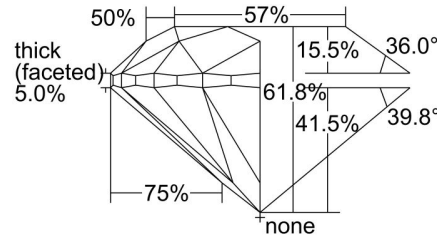

GIA NATURAL DIAMOND GRADING REPORT

March 04, 2022
 GIA Report Number 5423546065
 Shape and Cutting Style Round Brilliant
 Measurements 6.68 - 6.73 x 4.15 mm

GRADING RESULTS

Carat Weight 1.20 carat
 Color Grade F
 Clarity Grade SI1
 Cut Grade Very Good

PROPORTIONS

Profile to actual proportions

CLARITY CHARACTERISTICS

KEY TO SYMBOLS*

-  Twinning Wisp
-  Crystal
-  Feather
-  Cavity
-  Indented Natural
-  Natural

* Red symbols denote internal characteristics (inclusions). Green or black symbols denote external characteristics (blemishes). Diagram is an approximate representation of the diamond, and symbols shown indicate type, position, and approximate size of clarity characteristics. All clarity characteristics may not be shown. Details of finish are not shown.