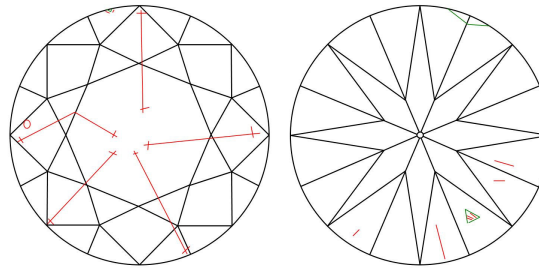

GIA NATURAL DIAMOND GRADING REPORT

March 04, 2022
 GIA Report Number 5423546065
 Shape and Cutting Style Round Brilliant
 Measurements 6.68 - 6.73 x 4.15 mm

GRADING RESULTS

Carat Weight 1.20 carat
 Color Grade F
 Clarity Grade SI1
 Cut Grade Very Good

ADDITIONAL GRADING INFORMATION

Polish Excellent
 Symmetry Excellent
 Fluorescence Medium Blue

Inscription(s): GIA 5423546065

Comments: Additional twinning wisps, pinpoints and surface graining are not shown.

PROPORTIONS

Profile to actual proportions

CLARITY CHARACTERISTICS

KEY TO SYMBOLS*

-  Twinning Wisp
-  Crystal
-  Feather
-  Cavity
-  Indented Natural
-  Natural

* Red symbols denote internal characteristics (inclusions). Green or black symbols denote external characteristics (blemishes). Diagram is an approximate representation of the diamond, and symbols shown indicate type, position, and approximate size of clarity characteristics. All clarity characteristics may not be shown. Details of finish are not shown.