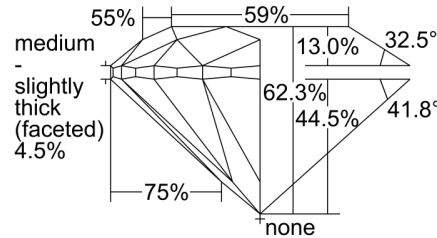

**GIA NATURAL DIAMOND GRADING REPORT**

April 18, 2022  
 GIA Report Number ..... 3425855476  
 Shape and Cutting Style ..... Round Brilliant  
 Measurements ..... 8.06 - 8.11 x 5.04 mm

**GRADING RESULTS**

Carat Weight ..... 2.03 carat  
 Color Grade ..... I  
 Clarity Grade ..... SI1  
 Cut Grade ..... Excellent

**ADDITIONAL GRADING INFORMATION**

Polish ..... Excellent  
 Symmetry ..... Excellent  
 Fluorescence ..... None  
 Inscription(s): GIA 3425855476

**Comments:** Additional twinning wisps, clouds, pinpoints and surface graining are not shown.

**PROPORTIONS**

Profile to actual proportions

**CLARITY CHARACTERISTICS**

**KEY TO SYMBOLS\***

-  Twinning Wisp
-  Feather

\* Red symbols denote internal characteristics (inclusions). Green or black symbols denote external characteristics (blemishes). Diagram is an approximate representation of the diamond, and symbols shown indicate type, position, and approximate size of clarity characteristics. All clarity characteristics may not be shown. Details of finish are not shown.