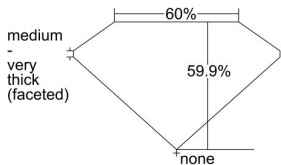

GIA®

FACSIMILE

GIA REPORT 2437114480

Verify this report at GIA.edu

GIA NATURAL DIAMOND DOSSIER®

April 26, 2022
GIA Report Number 2437114480
Shape and Cutting Style ..... Heart Brilliant
Measurements ..... 5.38 x 6.20 x 3.71 mm

GRADING RESULTS

Carat Weight ..... 0.71 carat
Color Grade ..... F
Clarity Grade SI2

ADDITIONAL GRADING INFORMATION

Polish ..... Excellent
Symmetry ..... Very Good
Fluorescence ..... Strong Blue
Clarity Characteristics..... Crystal, Feather
Inscription(s): GIA 2437114480

PROPORTIONS

Profile not to actual proportions

GRADING SCALES

GIA COLOR SCALE		GIA CLARITY SCALE			
COLORLESS	D	VERY VERY SLIGHTLY INCLUDED	FLAWLESS		
	E		INTERNALLY FLAWLESS		
	F		VVS₁		
	G		VVS₂		
	NEAR COLORLESS	H	VERY SLIGHTLY INCLUDED	VS₁	
		I		VS₂	
		FANT	J	SLIGHTLY INCLUDED	SI₁
			K		SI₂
	L		I₁		
	VERT LIGHT		M	INCLUDED	I₂
N			I₃		
O					
LIGHT		P			
		Q			
		R			
	S				
	T				
	U				
	V				
W					
X					
Y					
Z