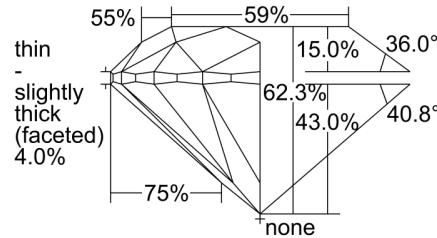

GIA NATURAL DIAMOND GRADING REPORT

May 18, 2022  
 GIA Report Number ..... 2436339257  
 Shape and Cutting Style ..... Round Brilliant  
 Measurements ..... 7.21 - 7.27 x 4.51 mm

GRADING RESULTS

Carat Weight ..... 1.50 carat  
 Color Grade ..... I  
 Clarity Grade ..... SI2  
 Cut Grade ..... Excellent

PROPORTIONS

Profile to actual proportions

CLARITY CHARACTERISTICS

KEY TO SYMBOLS\*

- Twinning Wisp
- Crystal
- Feather
- Needle
- Indented Natural
- Natural

\* Red symbols denote internal characteristics (inclusions). Green or black symbols denote external characteristics (blemishes). Diagram is an approximate representation of the diamond, and symbols shown indicate type, position, and approximate size of clarity characteristics. All clarity characteristics may not be shown. Details of finish are not shown.