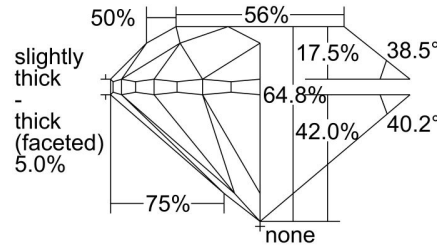

GIA NATURAL DIAMOND GRADING REPORT

April 29, 2022  
 GIA Report Number ..... 2436185536  
 Shape and Cutting Style ..... Round Brilliant  
 Measurements ..... 7.06 - 7.14 x 4.60 mm

GRADING RESULTS

Carat Weight ..... 1.50 carat  
 Color Grade ..... H  
 Clarity Grade ..... I1  
 Cut Grade ..... Very Good

ADDITIONAL GRADING INFORMATION

Polish ..... Very Good  
 Symmetry ..... Very Good  
 Fluorescence ..... Faint  
 Inscription(s): GIA 2436185536

**Comments:** Additional twinning wisps, clouds, pinpoints and surface graining are not shown.

PROPORTIONS

Profile to actual proportions

CLARITY CHARACTERISTICS

KEY TO SYMBOLS\*

- Feather
- Crystal
- Twinning Wisp
- Knot
- Cavity
- Needle
- Indented Natural

\* Red symbols denote internal characteristics (inclusions). Green or black symbols denote external characteristics (blemishes). Diagram is an approximate representation of the diamond, and symbols shown indicate type, position, and approximate size of clarity characteristics. All clarity characteristics may not be shown. Details of finish are not shown.