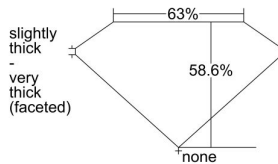

GIA®

FACSIMILE

GIA REPORT 2434659113

Verify this report at gia.edu

GIA NATURAL DIAMOND DOSSIER®

June 09, 2022
GIA Report Number 2434659113
Shape and Cutting Style ..... Heart Brilliant
Measurements ..... 5.47 x 6.33 x 3.71 mm

GRADING RESULTS

Carat Weight ..... 0.73 carat
Color Grade ..... E
Clarity Grade VS2

ADDITIONAL GRADING INFORMATION

Polish ..... Excellent
Symmetry ..... Excellent
Fluorescence ..... Strong Blue
Clarity Characteristics..... Feather, Cavity
Inscription(s): GIA 2434659113

PROPORTIONS

Profile not to actual proportions

GRADING SCALES

GIA COLOR SCALE		GIA CLARITY SCALE		
COLORLESS	D	VERY VERY SLIGHTLY INCLUDED	FLAWLESS	
	E		INTERNALLY FLAWLESS	
	F		VVS₁	
	G		VVS₂	
	NEAR COLORLESS	H	VERY SLIGHTLY INCLUDED	VS₁
		I		VS₂
		J	SLIGHTLY INCLUDED	SI₁
		K		SI₂
	FAINT	L	INCLUDED	I₁
		M		I₂
N		I₃		
O				
VERY LIGHT		P		
		Q		
		R		
		S		
LIGHT	T			
	U			
	V			
	W			
	X			
	Y			
	Z