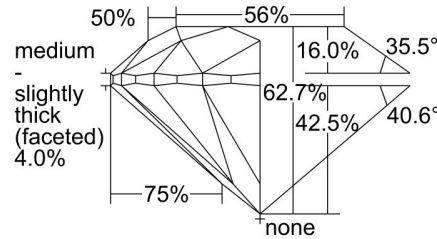

GIA NATURAL DIAMOND GRADING REPORT

February 17, 2022

GIA Report Number 2428346753

Shape and Cutting Style Round Brilliant

Measurements 9.08 - 9.19 x 5.73 mm

GRADING RESULTS

Carat Weight 3.01 carat

Color Grade D

Clarity Grade SI1

Cut Grade Excellent

ADDITIONAL GRADING INFORMATION

Polish Excellent

Symmetry Very Good

Fluorescence Strong Blue

Inscription(s): GIA 2428346753

Comments: Additional twinning wisps, clouds, pinpoints and surface graining are not shown.

PROPORTIONS

Profile to actual proportions

CLARITY CHARACTERISTICS

KEY TO SYMBOLS*

- Crystal
- ↗ Twinning Wisp
- ~ Feather
- ∖ Needle

* Red symbols denote internal characteristics (inclusions). Green or black symbols denote external characteristics (blemishes). Diagram is an approximate representation of the diamond, and symbols shown indicate type, position, and approximate size of clarity characteristics. All clarity characteristics may not be shown. Details of finish are not shown.