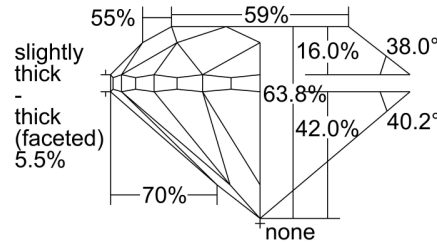

GIA NATURAL DIAMOND GRADING REPORT

April 04, 2022  
 GIA Report Number ..... 2427922345  
 Shape and Cutting Style ..... Round Brilliant  
 Measurements ..... 7.05 - 7.17 x 4.53 mm

GRADING RESULTS

Carat Weight ..... 1.51 carat  
 Color Grade ..... I  
 Clarity Grade ..... VS1  
 Cut Grade ..... Very Good

PROPORTIONS

Profile to actual proportions

CLARITY CHARACTERISTICS

KEY TO SYMBOLS\*

- Feather
- Cloud
- Needle
- Pinpoint
- Indented Natural
- Natural

\* Red symbols denote internal characteristics (inclusions). Green or black symbols denote external characteristics (blemishes). Diagram is an approximate representation of the diamond, and symbols shown indicate type, position, and approximate size of clarity characteristics. All clarity characteristics may not be shown. Details of finish are not shown.