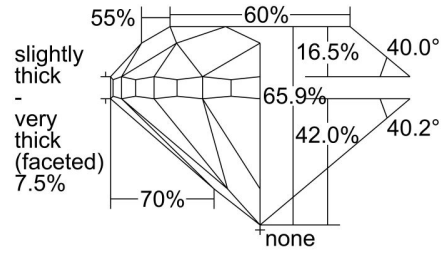

GIA NATURAL DIAMOND GRADING REPORT

March 10, 2022  
 GIA Report Number ..... 2426364784  
 Shape and Cutting Style ..... Round Brilliant  
 Measurements ..... 6.90 - 6.99 x 4.58 mm

GRADING RESULTS

Carat Weight ..... 1.50 carat  
 Color Grade ..... H  
 Clarity Grade ..... SI1  
 Cut Grade ..... Good

PROPORTIONS

Profile to actual proportions

CLARITY CHARACTERISTICS

KEY TO SYMBOLS\*

- Crystal
- ⊗ Cloud
- ~ Feather
- \\ Needle

\* Red symbols denote internal characteristics (inclusions). Green or black symbols denote external characteristics (blemishes). Diagram is an approximate representation of the diamond, and symbols shown indicate type, position, and approximate size of clarity characteristics. All clarity characteristics may not be shown. Details of finish are not shown.