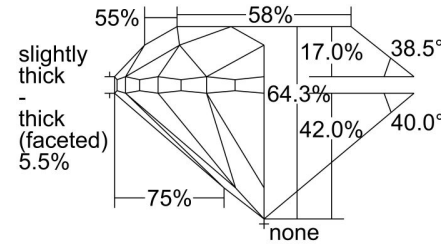

GIA NATURAL DIAMOND GRADING REPORT

December 22, 2021

GIA Report Number 2417709289

Shape and Cutting Style Round Brilliant

Measurements 7.04 - 7.14 x 4.56 mm

GRADING RESULTS

Carat Weight 1.50 carat

Color Grade G

Clarity Grade SI1

Cut Grade Very Good

ADDITIONAL GRADING INFORMATION

Polish Very Good

Symmetry Very Good

Fluorescence None

Inscription(s): GIA 2417709289

Comments: Clouds are not shown. Pinpoints are not shown.

PROPORTIONS

Profile to actual proportions

CLARITY CHARACTERISTICS

KEY TO SYMBOLS*

- Crystal
- ~ Feather
- \\ Needle

* Red symbols denote internal characteristics (inclusions). Green or black symbols denote external characteristics (blemishes). Diagram is an approximate representation of the diamond, and symbols shown indicate type, position, and approximate size of clarity characteristics. All clarity characteristics may not be shown. Details of finish are not shown.