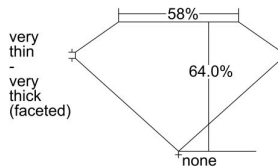

GIA®

FACSIMILE

GIA REPORT 1439207857

Verify this report at GIA.edu

GIA NATURAL DIAMOND DOSSIER®

May 05, 2022
GIA Report Number 1439207857
Shape and Cutting Style ..... Oval Brilliant
Measurements ..... 7.36 x 5.38 x 3.45 mm

GRADING RESULTS

Carat Weight ..... 0.90 carat
Color Grade L
Clarity Grade SI2

ADDITIONAL GRADING INFORMATION

Polish ..... Excellent
Symmetry ..... Very Good
Fluorescence ..... Medium Blue
Clarity Characteristics ..... Crystal, Feather
Inscription(s): GIA 1439207857

PROPORTIONS

Profile not to actual proportions

GRADING SCALES

GIA COLOR SCALE		GIA CLARITY SCALE	
COLORLESS	D	VERY VERY SLIGHTLY INCLUDED	FLAWLESS
	E		INTERNALLY FLAWLESS
	F		VVS₁
	G		VVS₂
	H		VS₁
	I		VS₂
	J		SI₁
	K		SI₂
	L		I₁
	M		I₂
NEAR COLORLESS	N	SLIGHTLY INCLUDED	I₃
	O		
	P		
	Q		
FAINT	R		
	S		
	T		
	U		
VERY LIGHT	V		
	W		
	X		
	Y		
LIGHT	Z