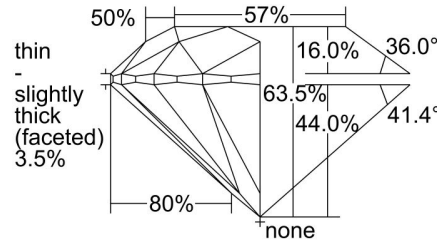

GIA NATURAL DIAMOND GRADING REPORT

May 30, 2022  
 GIA Report Number ..... 1433506047  
 Shape and Cutting Style ..... Round Brilliant  
 Measurements ..... 7.23 - 7.28 x 4.60 mm

GRADING RESULTS

Carat Weight ..... 1.50 carat  
 Color Grade ..... F  
 Clarity Grade ..... SI1  
 Cut Grade ..... Excellent

PROPORTIONS

Profile to actual proportions

CLARITY CHARACTERISTICS

KEY TO SYMBOLS\*

- Crystal      ▲ Natural
- ⊙ Cloud
- ↘ Needle
- ⌞ Indented Natural

\* Red symbols denote internal characteristics (inclusions). Green or black symbols denote external characteristics (blemishes). Diagram is an approximate representation of the diamond, and symbols shown indicate type, position, and approximate size of clarity characteristics. All clarity characteristics may not be shown. Details of finish are not shown.