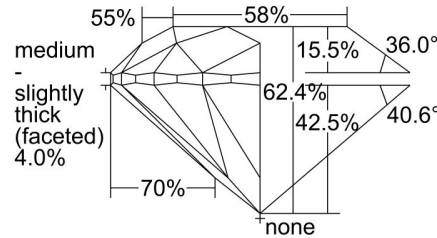

GIA NATURAL DIAMOND GRADING REPORT

March 07, 2022  
GIA Report Number ..... 1428512383  
Shape and Cutting Style ..... Round Brilliant  
Measurements ..... 9.18 - 9.25 x 5.75 mm

GRADING RESULTS

Carat Weight ..... 3.09 carat  
Color Grade ..... D  
Clarity Grade ..... VVS1  
Cut Grade ..... Excellent

PROPORTIONS

Profile to actual proportions

CLARITY CHARACTERISTICS

KEY TO SYMBOLS\*

Feather

\* Red symbols denote internal characteristics (inclusions). Green or black symbols denote external characteristics (blemishes). Diagram is an approximate representation of the diamond, and symbols shown indicate type, position, and approximate size of clarity characteristics. All clarity characteristics may not be shown. Details of finish are not shown.