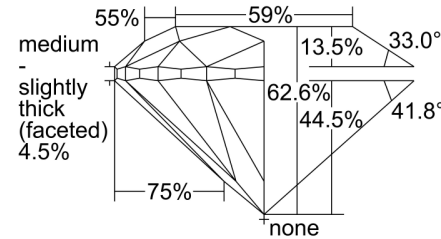

**GIA NATURAL DIAMOND GRADING REPORT**

April 01, 2022  
 GIA Report Number ..... 1427862196  
 Shape and Cutting Style ..... Round Brilliant  
 Measurements ..... 8.62 - 8.67 x 5.41 mm

**GRADING RESULTS**

Carat Weight ..... 2.51 carat  
 Color Grade ..... H  
 Clarity Grade ..... VS1  
 Cut Grade ..... Excellent

**ADDITIONAL GRADING INFORMATION**

Polish ..... Excellent  
 Symmetry ..... Excellent  
 Fluorescence ..... None  
 Inscription(s): GIA 1427862196

**Comments:** Additional clouds are not shown. Surface graining is not shown.

**PROPORTIONS**

Profile to actual proportions

**CLARITY CHARACTERISTICS**

**KEY TO SYMBOLS\***

-  Cloud
-  Feather

\* Red symbols denote internal characteristics (inclusions). Green or black symbols denote external characteristics (blemishes). Diagram is an approximate representation of the diamond, and symbols shown indicate type, position, and approximate size of clarity characteristics. All clarity characteristics may not be shown. Details of finish are not shown.