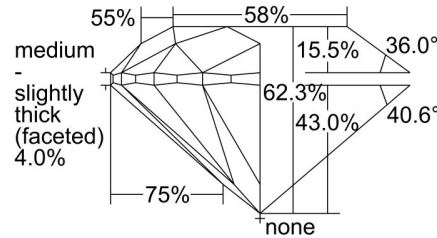

GIA REPORT
1423855350

Verify this report at GIA.edu

FACSIMILE

This is a digital representation of the original GIA Report. This representation might not be accepted in lieu of the original GIA Report in certain circumstances. The original GIA Report includes certain security features which are not reproducible on this facsimile.

GIA NATURAL DIAMOND GRADING REPORT

April 04, 2022
GIA Report Number 1423855350
Shape and Cutting Style ..... Round Brilliant
Measurements ..... 9.63 - 9.70 x 6.02 mm

GRADING RESULTS

Carat Weight ..... 3.56 carat
Color Grade ..... J
Clarity Grade SI1
Cut Grade ..... Excellent

ADDITIONAL GRADING INFORMATION

Polish ..... Excellent
Symmetry ..... Excellent
Fluorescence ..... None
Inscription(s): GIA 1423855350
Comments: Additional clouds are not shown.

PROPORTIONS

Profile to actual proportions