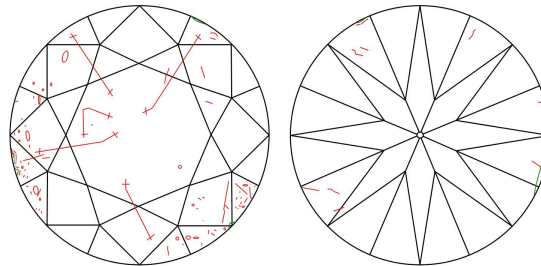

GIA NATURAL DIAMOND GRADING REPORT

November 08, 2021
 GIA Report Number 1415142987
 Shape and Cutting Style Round Brilliant
 Measurements 7.75 - 7.83 x 5.02 mm

GRADING RESULTS

Carat Weight 2.00 carat
 Color Grade H
 Clarity Grade SI2
 Cut Grade Very Good

ADDITIONAL GRADING INFORMATION

Polish Excellent
 Symmetry Very Good
 Fluorescence None
 Inscription(s): GIA 1415142987

Comments: Additional twinning wisps, clouds, pinpoints and surface graining are not shown.

PROPORTIONS

Profile to actual proportions

CLARITY CHARACTERISTICS

KEY TO SYMBOLS*

- Twinning Wisp
- Crystal
- Feather
- Needle
- Indented Natural
- Natural

* Red symbols denote internal characteristics (inclusions). Green or black symbols denote external characteristics (blemishes). Diagram is an approximate representation of the diamond, and symbols shown indicate type, position, and approximate size of clarity characteristics. All clarity characteristics may not be shown. Details of finish are not shown.