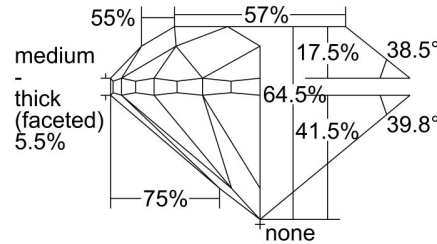

GIA NATURAL DIAMOND GRADING REPORT

November 08, 2021
 GIA Report Number 1415142987
 Shape and Cutting Style Round Brilliant
 Measurements 7.75 - 7.83 x 5.02 mm

GRADING RESULTS

Carat Weight 2.00 carat
 Color Grade H
 Clarity Grade SI2
 Cut Grade Very Good

PROPORTIONS

Profile to actual proportions

CLARITY CHARACTERISTICS

KEY TO SYMBOLS*

- Twinning Wisp
- Crystal
- Feather
- Needle
- Indented Natural
- Natural

* Red symbols denote internal characteristics (inclusions). Green or black symbols denote external characteristics (blemishes). Diagram is an approximate representation of the diamond, and symbols shown indicate type, position, and approximate size of clarity characteristics. All clarity characteristics may not be shown. Details of finish are not shown.