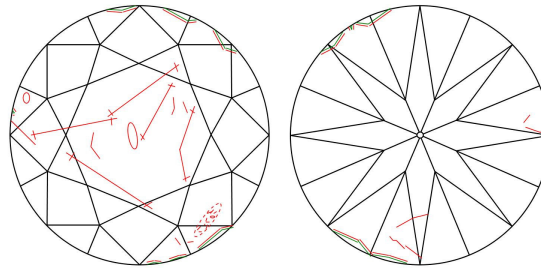

GIA NATURAL DIAMOND GRADING REPORT

January 10, 2022

GIA Report Number 1413869749

Shape and Cutting Style Round Brilliant

Measurements 7.10 - 7.18 x 4.62 mm

GRADING RESULTS

Carat Weight 1.50 carat

Color Grade H

Clarity Grade I1

Cut Grade Very Good

ADDITIONAL GRADING INFORMATION

Polish Very Good

Symmetry Very Good

Fluorescence None

Inscription(s): GIA 1413869749

Comments: Additional twinning wisps, additional clouds and surface graining are not shown.

PROPORTIONS

Profile to actual proportions

CLARITY CHARACTERISTICS

KEY TO SYMBOLS*

-  Twinning Wisp
-  Indented Natural
-  Crystal
-  Needle
-  Feather
-  Cloud

* Red symbols denote internal characteristics (inclusions). Green or black symbols denote external characteristics (blemishes). Diagram is an approximate representation of the diamond, and symbols shown indicate type, position, and approximate size of clarity characteristics. All clarity characteristics may not be shown. Details of finish are not shown.