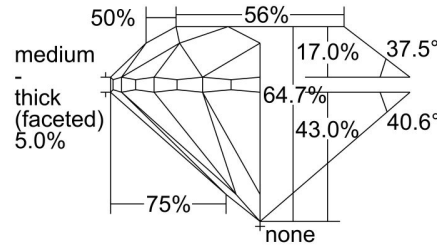

GIA NATURAL DIAMOND GRADING REPORT

January 10, 2022

GIA Report Number 1413869749

Shape and Cutting Style Round Brilliant

Measurements 7.10 - 7.18 x 4.62 mm

GRADING RESULTS

Carat Weight 1.50 carat

Color Grade H

Clarity Grade I1

Cut Grade Very Good

ADDITIONAL GRADING INFORMATION

Polish Very Good

Symmetry Very Good

Fluorescence None

Inscription(s): GIA 1413869749

Comments: Additional twinning wisps, additional clouds and surface graining are not shown.

PROPORTIONS

Profile to actual proportions

CLARITY CHARACTERISTICS

KEY TO SYMBOLS*

-  Twinning Wisp
-  Indented Natural
-  Crystal
-  Needle
-  Feather
-  Cloud

* Red symbols denote internal characteristics (inclusions). Green or black symbols denote external characteristics (blemishes). Diagram is an approximate representation of the diamond, and symbols shown indicate type, position, and approximate size of clarity characteristics. All clarity characteristics may not be shown. Details of finish are not shown.