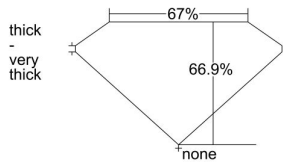

GIA®

FACSIMILE

GIA REPORT 1407298738

Verify this report at GIA.edu

GIA NATURAL DIAMOND DOSSIER®

September 15, 2021
GIA Report Number 1407298738
Shape and Cutting Style ..... **Cut-Cornered Rectangular Modified Brilliant**
Measurements ..... 5.69 x 3.93 x 2.63 mm

GRADING RESULTS

Carat Weight ..... 0.50 carat
Color Grade ..... K
Clarity Grade S11

ADDITIONAL GRADING INFORMATION

Polish ..... Excellent
Symmetry ..... Excellent
Fluorescence ..... None
Clarity Characteristics..... Feather, Cavity
Inscription(s): GIA 1407298738

PROPORTIONS

Profile not to actual proportions

GRADING SCALES

GIA COLOR SCALE		GIA CLARITY SCALE			
COLORLESS	D	VERY VERY SLIGHTLY INCLUDED	FLAWLESS		
	E		INTERNALLY FLAWLESS		
	F	VERY SLIGHTLY INCLUDED	VVS₁		
	G		VVS₂		
	H		VS₁		
	NEAR COLORLESS	I	SLIGHTLY INCLUDED	VS₂	
		J		S1₁	
		FAINT	K	INCLUDED	S1₂
			L		I₁
			M		I₂
VERT LIGHT	N	LIGHT	I₃		
	O				
	P				
	Q				
	R				
	S				
	T				
LIGHT	U				
	V				
	W				
	X				
Y					
Z